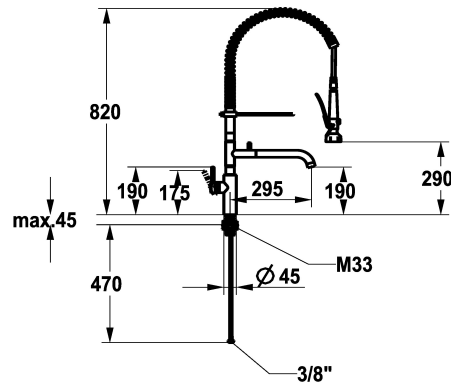

## KWC BISTRO E Lever mixer – Kitchen

Modell-Linie: BISTRO E | 10.581.144.700FL  
Armatura umywalkowa | Armatura umywalkowa

### KWC-No.

**125696**  
stainless steel, A 295, flexible connection hoses

- \* Lever mixer
- \* Suspension spring
- \* TouchProtect - anti-scald protection thanks to the "double skin" principle
- \* Intrinsically safe against backflow and cross flow
- \* Swivel spout
- Neoperl® Caché® laminar
- \* Pre-rinse spray
- with integrated delayed closing device to minimize water hammer with valve maintenance unit for cleaning
- SprayLock - lockable jet spray

- PowerClean - needle spray mode
- 2 jet types
- \* OptimalSpace - ample space for washing or working
- \* KWC cartridge M 35 S
- with ceramic discs
- flow rate and temperature continuously variable
- \* Flexible connection hoses 3/8"
- \* QuickInstallation - Fastening via threaded connection with locking screws
- \* Mounting hole size ø35 mm

### Dane techniczne

A_Spout_Spray	12.1 l/min (3 bar)
A_Spray (kitchen)	7.7 l/min (3 bar)
Connection	Flexible_Anschlussschläuche
ATT-KWC-AUSLAUF	schwenkbar
Handling	seitenbedient
Kitchen_spray	Geschirrbrause
ATT-KWC-FARBCODE	stainless steel
Installation_type	Standmontage
Faucet_typ	01
Dimension Height	820
G_Acoustic group	1
Projection_A	A295
ATT-KWC-MASS-WASSERAUSTRITT	190/290
Materiał	ROSTFREIER STAHL