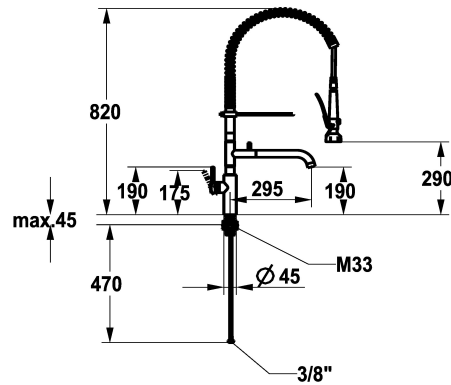

## KWC BISTRO E Lever mixer – Kitchen

Modell-Linie: BISTRO E | 10.581.144.700FL  
Kranar | Kranar

### KWC-No.

**125696**  
stainless steel, A 295, flexible connection hoses

- \* Lever mixer
- \* Suspension spring
- \* TouchProtect - anti-scald protection thanks to the "double skin" principle
- \* Intrinsically safe against backflow and cross flow
- \* Swivel spout
  - Neoperl® Caché® laminar
- \* Pre-rinse spray
  - with integrated delayed closing device to minimize water hammer with valve maintenance unit for cleaning
  - SprayLock - lockable jet spray

- PowerClean - needle spray mode
- 2 jet types
- \* OptimalSpace - ample space for washing or working
- \* KWC cartridge M 35 S
  - with ceramic discs
  - flow rate and temperature continuously variable
- \* Flexible connection hoses 3/8"
- \* QuickInstallation - Fastening via threaded connection with locking screws
- \* Mounting hole size ø35 mm

12.1 l/min (3 bar)
7.7 l/min (3 bar)
Flexible_Anschlussschläuche
schwenkbar
seitenbedient
Geschirrbrause
stainless steel
Standmontage
01
820
1
A295
190/290
ROSTFREIER_STAHL