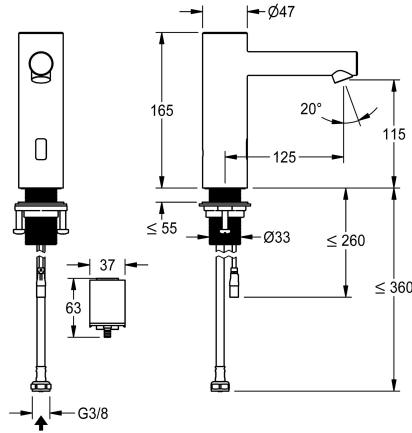

KWC ONO E

Automatic tap, touchless – Washbasin

Modell-Linie: ONO E | 12.576.102.700FL
Umyvadlové armatury | Elektronické armatury

KWC-No.

360001581

stainless steel, A 125, flexible connection hose, without drain fitting, battery, without mixing

- * Automatic, non-contact, basin
- opto-electronic controlled
- * Made of stainless steel
- * Without mixing
- for cold or mixed water supply
- * EcoProtect - water-saving device
- * Control electronics
- 24-hour hygiene flushing adjustable
- Safety shutdown in case of continuous reflection
- Storage of statistical data
- * Fixed spout
- Neoperl® Perlator® SSR, swivelling jet regulator

- * Electrovalve
- * Flexible connection hose 3/8"
- * QuickInstallation - Fastening via threaded connection M33 x 1.5 with locking screws
- * Mounting hole size Ø35 mm
- * Scope of delivery:
- Battery compartment including battery 6V Lithium CRP2 for mounting under the washbasin
- * Order separately (optional or if required):
- Possibility of parameterization via bidirectional remote control, or C-module with an app

Technické údaje

ATT-KWC-EL_STEUERUNG
Connection
ATT-KWC-AUSLAUF
ATT-KWC-STROMVERSORGUNG
ATT-KWC-FARBCODE
Installation_type
Faucet_typ
Measure_Height
Projection_A

berührungslös
05
fixovaná
Batterie
stainless steel
Standmontage
06
165
A125