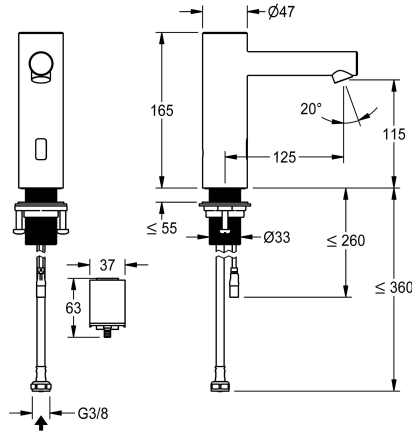

### KWC-No.

**360001581**

stainless steel, A 125, flexible connection hose, without drain fitting, battery, without mixing

- \* Automatic, non-contact, basin
- opto-electronic controlled
- \* Made of stainless steel
- \* Without mixing
- for cold or mixed water supply
- \* EcoProtect - water-saving device
- \* Control electronics
- 24-hour hygiene flushing adjustable
- Safety shutdown in case of continuous reflection
- Storage of statistical data
- \* Fixed spout
- Neoperl® Perlator® SSR, swivelling jet regulator

- \* Electrovalve
- \* Flexible connection hose 3/8"
- \* QuickInstallation - Fastening via threaded connection M33 x 1.5 with locking screws
- \* Mounting hole size Ø35 mm
- \* Scope of delivery:
  - Battery compartment including battery 6V Lithium CRP2 for mounting under the washbasin
- \* Order separately (optional or if required):
  - Possibility of parameterization via bidirectional remote control, or C-module with an app

### Technical Data

Electronical_control
Connection
Spout
Power_supply
Color code
Installation_type
Faucet_typ
Dimension Height
Projection_A

Automatic, non-contact
Shower head1
fixed
battery
stainless steel
Pillar installation
Hand shower1
165
A 125

**2-button remote control for fittings F3  
and F5**

**2030036849**  
ACEX9004

**C module**

**3600001331**  
ACEX9020