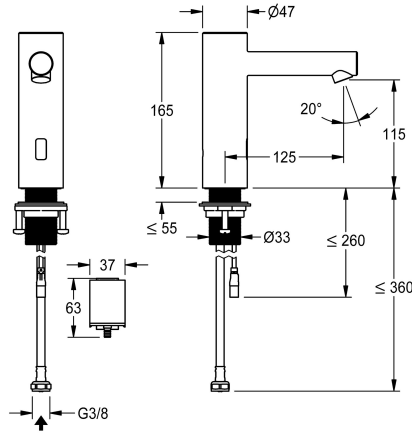

KWC ONO E

Automatic tap, touchless – Washbasin

Modell-Linie: ONO E | 12.576.102.700FL

Taps | Electronic taps

KWC-No.

360001581

stainless steel, A 125, flexible connection hose, without drain fitting, battery, without mixing

- * Electrovalve
- * Flexible connection hose 3/8"
- * QuickInstallation - Fastening via threaded connection M33 x 1.5 with locking screws
- * Mounting hole size Ø35 mm
- * Scope of delivery:
 - Battery compartment including battery 6V Lithium CRP2 for mounting under the washbasin
- * Order separately (optional or if required):
 - Possibility of parameterization via bidirectional remote control, or C-module with an app

Technical Data

Electronical control
Connection
Spout
Power supply
Color code
Installation type
Faucet_typ
Dimension Height
Projection A

Automatic, non-contact
Shower head1
fixed
battery
stainless steel
Pillar installation
Hand shower1
165
A 125

**2-button remote control for fittings F3
and F5**

2030036849
ACEX9004
