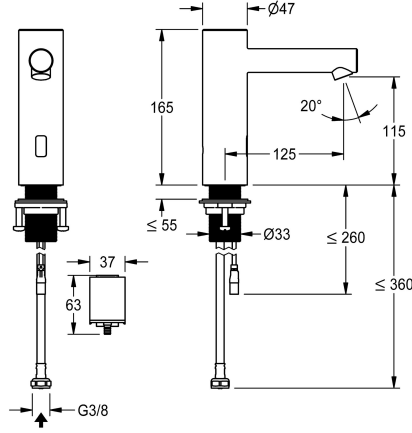

KWC ONO E

Automatic tap, touchless – Washbasin

Modell-Linie: ONO E | 12.576.102.700FL

Taps | Electronic taps

KWC-No.

360001581

stainless steel, A 125, flexible connection hose, without drain fitting, battery, without mixing

- * Automatic, non-contact, basin
- opto-electronic controlled
- * Made of stainless steel
- * Without mixing
- for cold or mixed water supply
- * EcoProtect - water-saving device
- * Control electronics
- 24-hour hygiene flushing adjustable
- Safety shutdown in case of continuous reflection
- Storage of statistical data
- * Fixed spout
- Neoperl® Perlator® SSR, swivelling jet regulator

- * Electrovalve
- * Flexible connection hose 3/8"
- * QuickInstallation - Fastening via threaded connection M33 x 1,5 with locking screws
- * Mounting hole size Ø35 mm
- * Scope of delivery:
- Battery compartment including battery 6V Lithium CRP2 for mounting under the washbasin
- * Order separately (optional or if required):
- Possibility of parameterization via bidirectional remote control, or C-module with an app

Technical Data

Electronical control
Connection
Spout
Power supply
Color code
Installation type
Faucet_typ
Measure Height
Projection A

Automatic, non-contact
Shower head1
fixed
battery
stainless steel
Pillar installation
Hand shower1
165
A 125