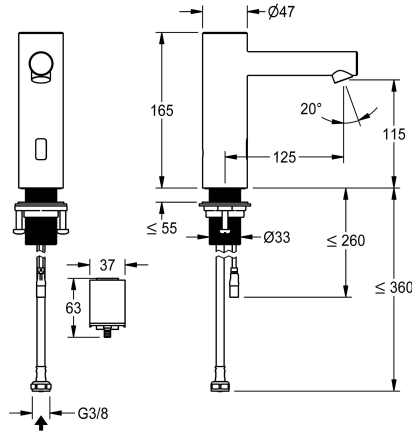

KWC ONO E

Automatic tap, touchless – Washbasin

Modell-Linie: ONO E | 12.576.102.700FL

Hanot | Elektroniset hanot

KWC-No.

360001581

stainless steel, A 125, flexible connection hose, without drain fitting, battery, without mixing

- * Automatic, non-contact, basin
- opto-electronic controlled
- * Made of stainless steel
- * Without mixing
- for cold or mixed water supply
- * EcoProtect - water-saving device
- * Control electronics
- 24-hour hygiene flushing adjustable
- Safety shutdown in case of continuous reflection
- Storage of statistical data
- * Fixed spout
- Neoperl® Perlator® SSR, swivelling jet regulator

- * Electrovalve
- * Flexible connection hose 3/8"
- * QuickInstallation - Fastening via threaded connection M33 x 1.5 with locking screws
- * Mounting hole size Ø35 mm
- * Scope of delivery:
- Battery compartment including battery 6V Lithium CRP2 for mounting under the washbasin
- * Order separately (optional or if required):
- Possibility of parameterization via bidirectional remote control, or C-module with an app

Tekniset tiedot

ATT-KWC-EL-STEUERUNG
Connection
Spout
ATT-KWC-STROMVERSORGUNG
ATT-KWC-FARBCODE
Installation_type
Faucet_typ
Measure_Height
Projection_A
lviCode

berührungslos
05
Kiinnitetty
Batterie
stainless steel
Standmontage
06
165
A125
0