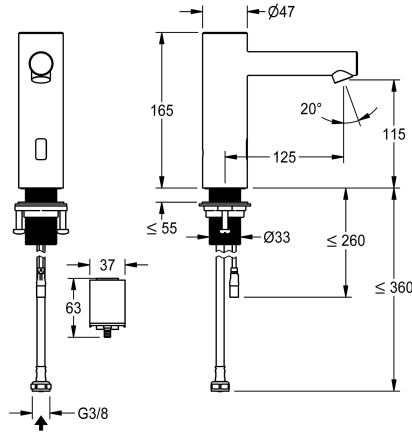

KWC ONO E

Automatic tap, touchless – Washbasin

Modell-Linie: ONO E | 12.576.102.700FL

Kranar | Elektronické armatúry

KWC-No.

360001581

stainless steel, A 125, flexible connection hose, without drain fitting, battery, without mixing

- * Electrovalve
- * Flexible connection hose 3/8"
- * QuickInstallation - Fastening via threaded connection M33 x 1.5 with locking screws
- * Mounting hole size ø35 mm
- * Scope of delivery:
- Battery compartment including battery 6V Lithium CRP2 for mounting under the washbasin
- * Order separately (optional or if required):
- Possibility of parameterization via bidirectional remote control, or C-module with an app

Technical Data

ATT-KWC-EL-STEUERUNG
Connection
ATT-KWC-AUSLAUF
ATT-KWC-STROMVERSORGUNG
ATT-KWC-FARBCODE
Installation_type
Faucet_typ
Measure_Height
Projection_A

berührungslos
05
fest
Batterie
stainless steel
Standmontage
06
165
A125

**2-button remote control for fittings F3
and F5**

2030036849
ACEX9004

C module

3600001331
ACEX9020
