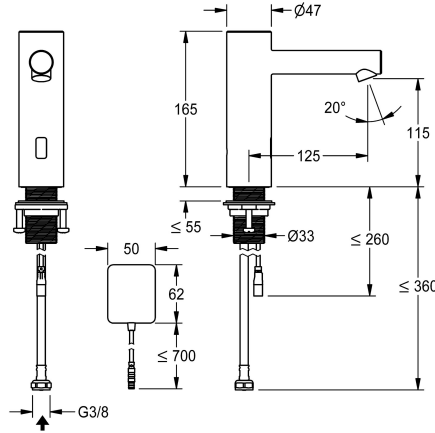

KWC ONO E

Automatic tap, touchless – Washbasin

Modell-Linie: ONO E | 12.576.122.700FL
Umyvadlové armatury | Elektronické armatury

KWC-No.

360001582

stainless steel, A 125, flexible connection hose, without drain fitting, surface-mounted power supply unit, without mixing

- * Automatic, non-contact, basin
- opto-electronic controlled
- * Made of stainless steel
- * Without mixing
- for cold or mixed water supply
- * EcoProtect - water-saving device
- * Control electronics
- 24-hour hygiene flushing adjustable
- Safety shutdown in case of continuous reflection
- Storage of statistical data
- * Fixed spout

- Neoperl® Perlator® SSR, swivelling jet regulator
- * Electrovalve
- * Flexible connection hose 3/8"
- * QuickInstallation - Fastening via threaded connection M33 x 1.5 with locking screws
- * Mounting hole size ø35 mm
- * Scope of delivery:
 - Mains receiver 100-240 V AC - 6.75 V DC
 - * Order separately (optional or if required):
 - Possibility of parameterization via bidirectional remote control, or C-module (3600001331) with an app

Technické údaje

ATT-KWC-EL_STEUERUNG
Connection
ATT-KWC-AUSLAUF
ATT-KWC-STROMVERSORGUNG
ATT-KWC-FARBCODE
Installation_type
Faucet_typ
Projection_A

berührungslos
05
fixovaná
Netz AP
stainless steel
Standmontage
06
A125