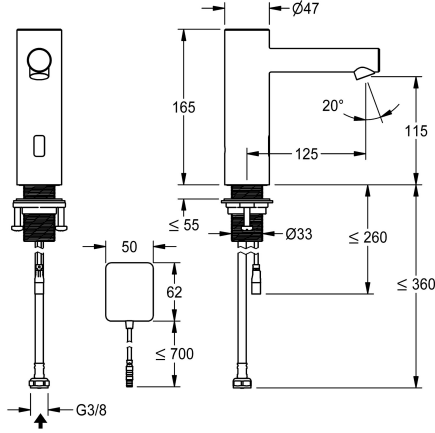

KWC ONO E

Automatic tap, touchless – Washbasin

Modell-Linie: ONO E | 12.576.122.700FL

Taps | Electronic taps

KWC-No.

360001582

stainless steel, A 125, flexible connection hose, without drain fitting, surface-mounted power supply unit, without mixing

- * Automatic, non-contact, basin
- opto-electronic controlled
- * Made of stainless steel
- * Without mixing
- for cold or mixed water supply
- * EcoProtect - water-saving device
- * Control electronics
- 24-hour hygiene flushing adjustable
- Safety shutdown in case of continuous reflection
- Storage of statistical data
- * Fixed spout

- Neoperl® Perlator® SSR, swivelling jet regulator
- * Electrovalve
- * Flexible connection hose 3/8"
- * QuickInstallation - Fastening via threaded connection M33 x 1.5 with locking screws
- * Mounting hole size ø35 mm
- * Scope of delivery:
 - Mains receiver 100-240 V AC - 6.75 V DC
 - * Order separately (optional or if required):
 - Possibility of parameterization via bidirectional remote control, or C-module (360001331) with an app

Technical Data

Electronical_control
Connection
Spout
Power_supply
Color code
Installation_type
Faucet_typ
Projection_A

Automatic, non-contact
Shower head1
fixed
mains receiver
stainless steel
Pillar installation
Hand shower1
A 125