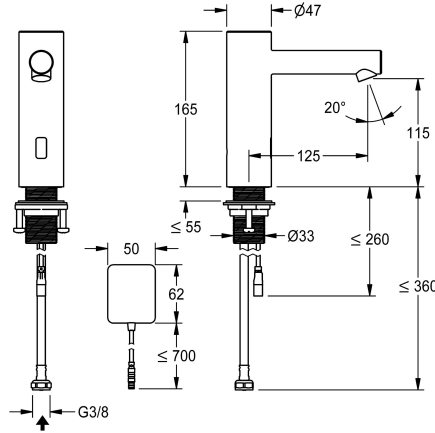

KWC ONO E

Automatic tap, touchless – Washbasin

Modell-Linie: ONO E | 12.576.122.700FL

Taps | Electronic taps

KWC-No.

360001582

stainless steel, A 125, flexible connection hose, without drain fitting, surface-mounted power supply unit, without mixing

- * Automatic, non-contact, basin
- opto-electronic controlled
- * Made of stainless steel
- * Without mixing
- for cold or mixed water supply
- * EcoProtect - water-saving device
- * Control electronics
- 24-hour hygiene flushing adjustable
- Safety shutdown in case of continuous reflection
- Storage of statistical data
- * Fixed spout

- Neoperl® Perlator® SSR, swivelling jet regulator
- * Electrovalve
- * Flexible connection hose 3/8"
- * QuickInstallation - Fastening via threaded connection M33 x 1.5 with locking screws
- * Mounting hole size ø35 mm
- * Scope of delivery:
 - Mains receiver 100-240 V AC - 6.75 V DC
 - * Order separately (optional or if required):
 - Possibility of parameterization via bidirectional remote control, or C-module (360001331) with an app

Technical Data

Electronical control
Connection
Spout
Power supply
Color code
Installation type
Faucet_typ
Projection A

Automatic, non-contact
Shower head1
fixed
mains receiver
stainless steel
Pillar installation
Hand shower1
A 125