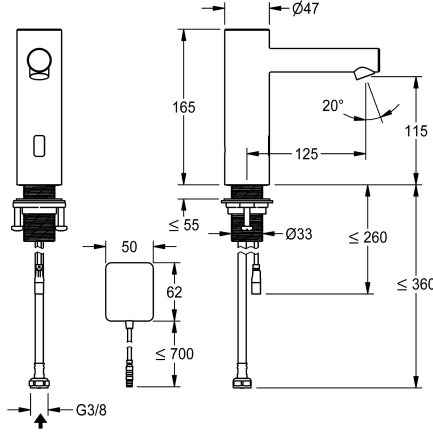

KWC ONO E

Automatic tap, touchless – Washbasin

Modell-Linie: ONO E | 12.576.122.700FL

Taps | Electronic taps

KWC-No.

360001582

stainless steel, A 125, flexible connection hose, without drain fitting, surface-mounted power supply unit, without mixing

- * Automatic, non-contact, basin
- opto-electronic controlled
- * Made of stainless steel
- * Without mixing
- for cold or mixed water supply
- * EcoProtect - water-saving device
- * Control electronics
- 24-hour hygiene flushing adjustable
- Safety shutdown in case of continuous reflection
- Storage of statistical data
- * Fixed spout

- Neoperl® Perlator® SSR, swivelling jet regulator
- * Electrovalve
- * Flexible connection hose 3/8"
- * QuickInstallation - Fastening via threaded connection M33 x 1.5 with locking screws
- * Mounting hole size ø35 mm
- * Scope of delivery:
 - Mains receiver 100-240 V AC - 6.75 V DC
 - * Order separately (optional or if required):
 - Possibility of parameterization via bidirectional remote control, or C-module (360001331) with an app

Technical Data

Electronical control
Connection
Spout
Power supply
Color code
Installation type
Faucet_typ
Projection A

Automatic, non-contact
Shower head1
fixed
mains receiver
stainless steel
Pillar installation
Hand shower1
A 125