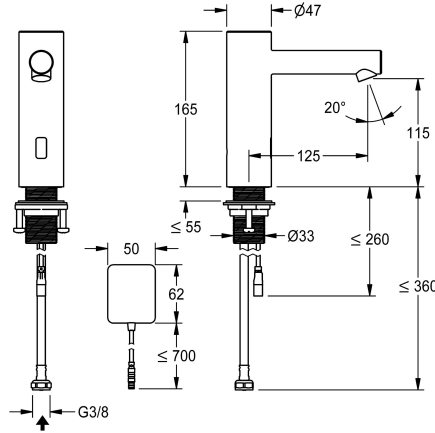

## KWC ONO E

Automatic tap, touchless – Washbasin

Modell-Linie: ONO E | 12.576.122.700FL

Hanot | Elektroniset hanot

### KWC-No.

**360001582**

stainless steel, A 125, flexible connection hose, without drain fitting, surface-mounted power supply unit, without mixing

- \* Automatic, non-contact, basin
- opto-electronic controlled
- \* Made of stainless steel
- \* Without mixing
- for cold or mixed water supply
- \* EcoProtect - water-saving device
- \* Control electronics
- 24-hour hygiene flushing adjustable
- Safety shutdown in case of continuous reflection
- Storage of statistical data
- \* Fixed spout

- Neoperl® Perlator® SSR, swivelling jet regulator
- \* Electrovalve
- \* Flexible connection hose 3/8"
- \* QuickInstallation - Fastening via threaded connection M33 x 1.5 with locking screws
- \* Mounting hole size ø35 mm
- \* Scope of delivery:
  - Mains receiver 100-240 V AC - 6.75 V DC
  - \* Order separately (optional or if required):
  - Possibility of parameterization via bidirectional remote control, or C-module (360001331) with an app

### Tekniset tiedot

ATT-KWC-EL_STEUERUNG
Connection
Spout
ATT-KWC-STROMVERSORGUNG
ATT-KWC-FARBCODE
Installation_type
Faucet_typ
Projection_A
lviCode

berührungslos
05
Kiinnitetty
Netz AP
stainless steel
Standmontage
06
A125
0