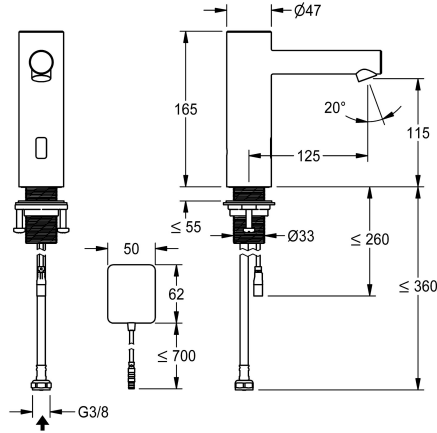

## KWC ONO E

Automatic tap, touchless – Washbasin

Modell-Linie: ONO E | 12.576.122.700FL

Armatura umywalkowa | Armatura elektroniczna

### KWC-No.

**360001582**

stainless steel, A 125, flexible connection hose, without drain fitting, surface-mounted power supply unit, without mixing

- \* Automatic, non-contact, basin
- opto-electronic controlled
- \* Made of stainless steel
- \* Without mixing
- for cold or mixed water supply
- \* EcoProtect - water-saving device
- \* Control electronics
- 24-hour hygiene flushing adjustable
- Safety shutdown in case of continuous reflection
- Storage of statistical data
- \* Fixed spout

- Neoperl® Perlator® SSR, swivelling jet regulator
- \* Electrovalve
- \* Flexible connection hose 3/8"
- \* QuickInstallation - Fastening via threaded connection M33 x 1.5 with locking screws
- \* Mounting hole size ø35 mm
- \* Scope of delivery:
  - Mains receiver 100-240 V AC - 6.75 V DC
  - \* Order separately (optional or if required):
  - Possibility of parameterization via bidirectional remote control, or C-module (3600001331) with an app

### Dane techniczne

ATT-KWC-EL_STEUERUNG
Connection
ATT-KWC-AUSLAUF
ATT-KWC-STROMVERSORGUNG
ATT-KWC-FARBCODE
Installation_type
Faucet_typ
Projection_A

berührungslos
05
fest
Netz AP
stainless steel
Standmontage
06
A125