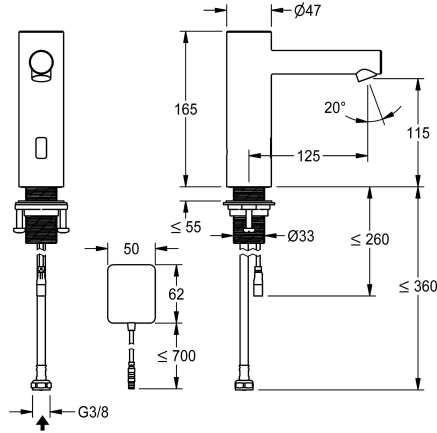

## KWC ONO E

Automatic tap, touchless – Washbasin

Modell-Linie: ONO E | 12.576.122.700FL

Kranar | Elektronické armatury

### KWC-No.

**360001582**

stainless steel, A 125, flexible connection hose, without drain fitting, surface-mounted power supply unit, without mixing

- \* Automatic, non-contact, basin
- opto-electronic controlled
- \* Made of stainless steel
- \* Without mixing
- for cold or mixed water supply
- \* EcoProtect - water-saving device
- \* Control electronics
- 24-hour hygiene flushing adjustable
- Safety shutdown in case of continuous reflection
- Storage of statistical data
- \* Fixed spout

- Neoperl® Perlator® SSR, swivelling jet regulator
- \* Electrovalve
- \* Flexible connection hose 3/8"
- \* QuickInstallation - Fastening via threaded connection M33 x 1.5 with locking screws
- \* Mounting hole size ø35 mm
- \* Scope of delivery:
  - Mains receiver 100-240 V AC - 6.75 V DC
  - \* Order separately (optional or if required):
  - Possibility of parameterization via bidirectional remote control, or C-module (3600001331) with an app

---

**2-button remote control for fittings F3  
and F5**

---

**2030036849**  
ACEX9004

---

**C module**

---

**3600001331**  
ACEX9020