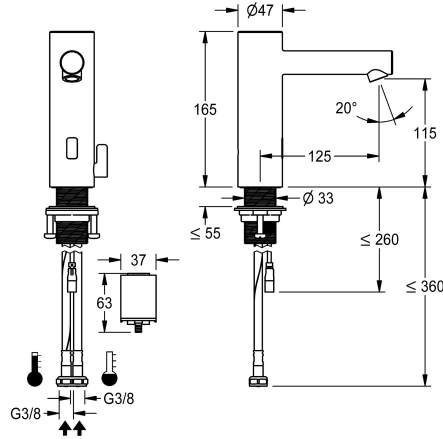

KWC ONO E

Automatic tap, touchless – Washbasin

Modell-Linie: ONO E | 12.576.012.700FL

Taps | Electronic taps

KWC-No.

3600001583

stainless steel, A 125, flexible connection hoses, without drain fitting, battery, with mixing

- * Electrovalve
- * Flexible connection hoses 3/8"
- * QuickInstallation - Fastening via threaded connection M33 x 1.5 with locking screws
- * Mounting hole size 35 mm
- * Scope of delivery:
 - Battery compartment including battery 6V Lithium CRP2 for mounting under the washbasin
- * Order separately (optional or if required):
 - Possibility of parameterization via bidirectional remote control, or C-module (3600001331) with an app

Technical Data

Electronical_control
Connection
Spout
Power_supply
Color code
Installation_type
Faucet_typ
Dimension Height
Projection_A

Automatic, non-contact
Spare parts 1
fixed
battery
stainless steel
Pillar installation
Electronic
165
A 125

**2-button remote control for fittings F3
and F5**

2030036849
ACEX9004

C module

3600001331
ACEX9020
