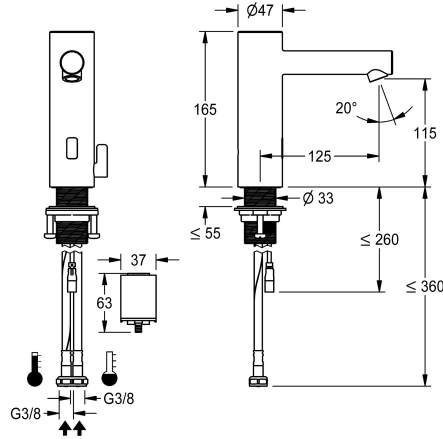

KWC ONO E

Automatic tap, touchless – Washbasin

Modell-Linie: ONO E | 12.576.012.700FL

Taps | Electronic taps

KWC-No.

3600001583

stainless steel, A 125, flexible connection hoses, without drain fitting, battery, with mixing

- * Automatic, non-contact, basin
- opto-electronic controlled
- * Made of stainless steel
- * With mixing
- adjustable, twist-proof temperature stop
- * EcoProtect - water-saving device
- * Control electronics
- 24-hour hygiene flushing adjustable
- Safety shutdown in case of continuous reflection
- Storage of statistical data
- * Fixed spout
- Neoperl® Perlator® SSR, swivelling jet regulator

- * Electrovalve
- * Flexible connection hoses 3/8"
- * QuickInstallation - Fastening via threaded connection M33 x 1.5 with locking screws
- * Mounting hole size 35 mm
- * Scope of delivery:
 - Battery compartment including battery 6V Lithium CRP2 for mounting under the washbasin
 - * Order separately (optional or if required):
 - Possibility of parameterization via bidirectional remote control, or C-module (3600001331) with an app

Technical Data

Electronical control
Connection
Spout
Power supply
Color code
Installation type
Faucet_typ
Dimension Height
Projection A

Automatic, non-contact
Shower1
fixed
battery
stainless steel
Pillar installation
Hand shower1
165
A 125