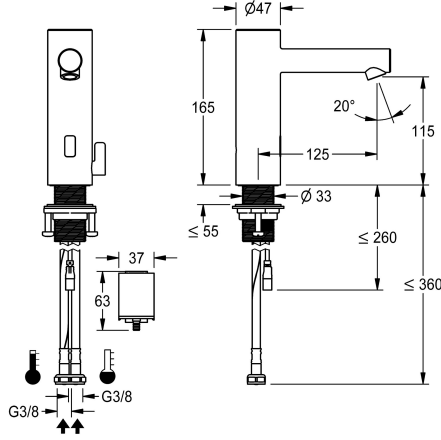

KWC ONO E

Automatic tap, touchless – Washbasin

Modell-Linie: ONO E | 12.576.012.700FL

Taps | Electronic taps

KWC-No.

3600001583

stainless steel, A 125, flexible connection hoses, without drain fitting, battery, with mixing

- * Automatic, non-contact, basin
- opto-electronic controlled
- * Made of stainless steel
- * With mixing
- adjustable, twist-proof temperature stop
- * EcoProtect - water-saving device
- * Control electronics
- 24-hour hygiene flushing adjustable
- Safety shutdown in case of continuous reflection
- Storage of statistical data
- * Fixed spout
- Neoperl® Perlator® SSR, swivelling jet regulator

- * Electrovalve
- * Flexible connection hoses 3/8"
- * QuickInstallation - Fastening via threaded connection M33 x 1.5 with locking screws
- * Mounting hole size 35 mm
- * Scope of delivery:
 - Battery compartment including battery 6V Lithium CRP2 for mounting under the washbasin
 - * Order separately (optional or if required):
 - Possibility of parameterization via bidirectional remote control, or C-module (3600001331) with an app

Technical Data

| |
|----------------------|
| Electronical control |
| Connection |
| Spout |
| Power supply |
| Color code |
| Installation type |
| Faucet_typ |
| Measure Height |
| Projection A |

| |
|------------------------|
| Automatic, non-contact |
| Spare parts 1 |
| fixed |
| battery |
| stainless steel |
| Pillar installation |
| Electronic |
| 165 |
| A 125 |