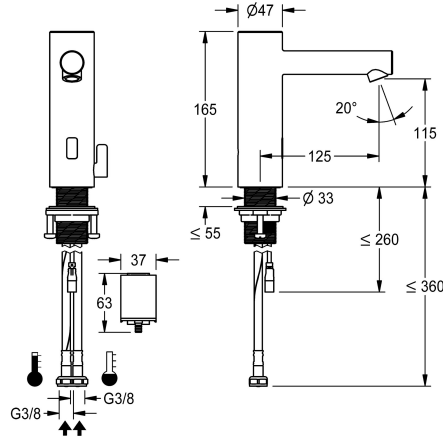

KWC ONO E

Automatic tap, touchless – Washbasin

Modell-Linie: ONO E | 12.576.012.700FL

Hanat | Elektroniset hanat

KWC-No.

3600001583

stainless steel, A 125, flexible connection hoses, without drain fitting, battery, with mixing

- * Automatic, non-contact, basin
- opto-electronic controlled
- * Made of stainless steel
- * With mixing
- adjustable, twist-proof temperature stop
- * EcoProtect - water-saving device
- * Control electronics
- 24-hour hygiene flushing adjustable
- Safety shutdown in case of continuous reflection
- Storage of statistical data
- * Fixed spout
- Neoperl® Perlator® SSR, swivelling jet regulator

- * Electrovalve
- * Flexible connection hoses 3/8"
- * QuickInstallation - Fastening via threaded connection M33 x 1.5 with locking screws
- * Mounting hole size 35 mm
- * Scope of delivery:
 - Battery compartment including battery 6V Lithium CRP2 for mounting under the washbasin
 - * Order separately (optional or if required):
 - Possibility of parameterization via bidirectional remote control, or C-module (3600001331) with an app