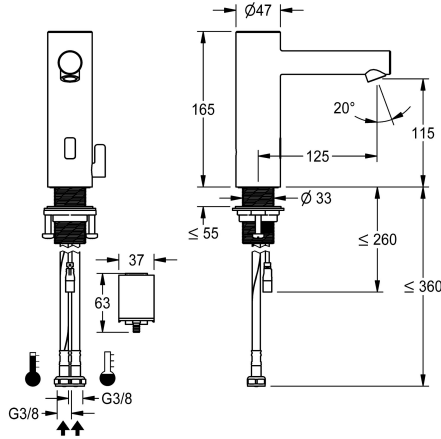

## KWC ONO E

Automatic tap, touchless – Washbasin

Modell-Linie: ONO E | 12.576.012.700FL

Armatura umywalkowa | Armatura elektroniczna

### KWC-No.

**3600001583**

stainless steel, A 125, flexible connection hoses, without drain fitting, battery, with mixing

- \* Automatic, non-contact, basin
- opto-electronic controlled
- \* Made of stainless steel
- \* With mixing
- adjustable, twist-proof temperature stop
- \* EcoProtect - water-saving device
- \* Control electronics
- 24-hour hygiene flushing adjustable
- Safety shutdown in case of continuous reflection
- Storage of statistical data
- \* Fixed spout
- Neoperl® Perlator® SSR, swivelling jet regulator

- \* Electrovalve
- \* Flexible connection hoses 3/8"
- \* QuickInstallation - Fastening via threaded connection M33 x 1.5 with locking screws
- \* Mounting hole size 35 mm
- \* Scope of delivery:
  - Battery compartment including battery 6V Lithium CRP2 for mounting under the washbasin
- \* Order separately (optional or if required):
  - Possibility of parameterization via bidirectional remote control, or C-module (3600001331) with an app

Dimension Height

Projection\_A

berührungslos

04

fest

Batterie

stainless steel

Standmontage