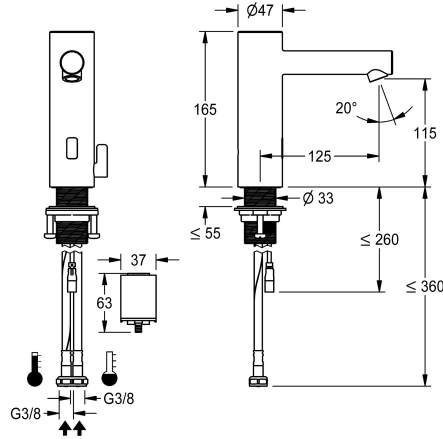

KWC ONO E

Automatic tap, touchless – Washbasin

Modell-Linie: ONO E | 12.576.012.700FL

Kranar | Elektronické armatúry

KWC-No.

360001583

stainless steel, A 125, flexible connection hoses, without drain fitting, battery, with mixing

- * Automatic, non-contact, basin
- opto-electronic controlled
- * Made of stainless steel
- * With mixing
- adjustable, twist-proof temperature stop
- * EcoProtect - water-saving device
- * Control electronics
- 24-hour hygiene flushing adjustable
- Safety shutdown in case of continuous reflection
- Storage of statistical data
- * Fixed spout
- Neoperl® Perlator® SSR, swivelling jet regulator

- * Electrovalve
- * Flexible connection hoses 3/8"
- * QuickInstallation - Fastening via threaded connection M33 x 1.5 with locking screws
- * Mounting hole size 35 mm
- * Scope of delivery:
 - Battery compartment including battery 6V Lithium CRP2 for mounting under the washbasin
- * Order separately (optional or if required):
 - Possibility of parameterization via bidirectional remote control, or C-module (360001331) with an app

Faucet_typ

Measure_Height

Projection_A

berührungslos

04

fest

Batterie

stainless steel