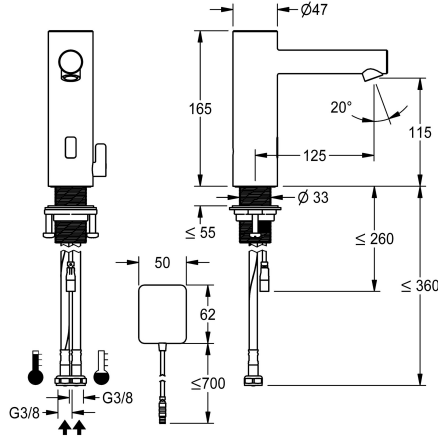

KWC ONO E

Automatic tap, touchless – Washbasin

Modell-Linie: ONO E | 12.576.022.700FL

Taps | Electronic taps

KWC-No.

360001584

stainless steel, A 125, flexible connection hoses, without drain fitting, surface-mounted power supply unit, with mixing

- Neoperl® Perlator® SSR, swivelling jet regulator
- * Electrovalve
- * Flexible connection hoses 3/8"
- * QuickInstallation - Fastening via threaded connection M33 x 1.5 with locking screws
- * Mounting hole size ø35 mm
- * Scope of delivery:
 - Mains receiver 100-240 V AC - 6.75 V DC
 - * Order separately (optional or if required):
 - Possibility of parameterization via bidirectional remote control, or C-module (360001331) with an app

Technical Data

Electronical_control
Connection
Spout
Power_supply
Color code
Installation_type
Faucet_typ
Dimension Height
Projection_A

Automatic, non-contact
Shower1
fixed
mains receiver
stainless steel
Pillar installation
Hand shower1
165
A 125

**2-button remote control for fittings F3
and F5**

2030036849
ACEX9004

C module

3600001331
ACEX9020
