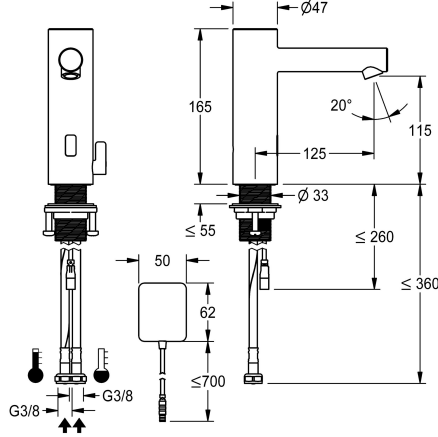

KWC ONO E

Automatic tap, touchless – Washbasin

Modell-Linie: ONO E | 12.576.022.700FL

Taps | Electronic taps

KWC-No.

360001584

stainless steel, A 125, flexible connection hoses, without drain fitting, surface-mounted power supply unit, with mixing

- * Automatic, non-contact, basin
- opto-electronic controlled
- * Made of stainless steel
- * With mixing
- adjustable, twist-proof temperature stop
- * EcoProtect - water-saving device
- * Control electronics
- 24-hour hygiene flushing adjustable
- Safety shutdown in case of continuous reflection
- Storage of statistical data
- * Fixed spout

- Neoperl® Perlator® SSR, swivelling jet regulator
- * Electrovalve
- * Flexible connection hoses 3/8"
- * QuickInstallation - Fastening via threaded connection M33 x 1.5 with locking screws
- * Mounting hole size ø35 mm
- * Scope of delivery:
 - Mains receiver 100-240 V AC - 6.75 V DC
 - * Order separately (optional or if required):
 - Possibility of parameterization via bidirectional remote control, or C-module (360001331) with an app

Technical Data

Electronical control
Connection
Spout
Power supply
Color code
Installation type
Faucet_typ
Dimension Height
Projection A

Automatic, non-contact
Shower1
fixed
mains receiver
stainless steel
Pillar installation
Hand shower1
165
A 125