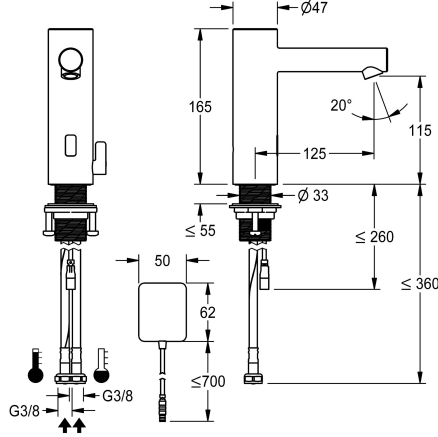

## KWC ONO E

Automatic tap, touchless – Washbasin

Modell-Linie: ONO E | 12.576.022.700FL

Taps | Electronic taps

### KWC-No.

**360001584**

stainless steel, A 125, flexible connection hoses, without drain fitting, surface-mounted power supply unit, with mixing

- \* Automatic, non-contact, basin
- opto-electronic controlled
- \* Made of stainless steel
- \* With mixing
- adjustable, twist-proof temperature stop
- \* EcoProtect - water-saving device
- \* Control electronics
- 24-hour hygiene flushing adjustable
- Safety shutdown in case of continuous reflection
- Storage of statistical data
- \* Fixed spout

- Neoperl® Perlator® SSR, swivelling jet regulator
- \* Electrovalve
- \* Flexible connection hoses 3/8"
- \* QuickInstallation - Fastening via threaded connection M33 x 1.5 with locking screws
- \* Mounting hole size ø35 mm
- \* Scope of delivery:
  - Mains receiver 100-240 V AC - 6.75 V DC
  - \* Order separately (optional or if required):
  - Possibility of parameterization via bidirectional remote control, or C-module (360001331) with an app

### Technical Data

Electronical control
Connection
Spout
Power supply
Color code
Installation type
Faucet_typ
Measure Height
Projection A

Automatic, non-contact
Shower1
fixed
mains receiver
stainless steel
Pillar installation
Hand shower1
165
A 125