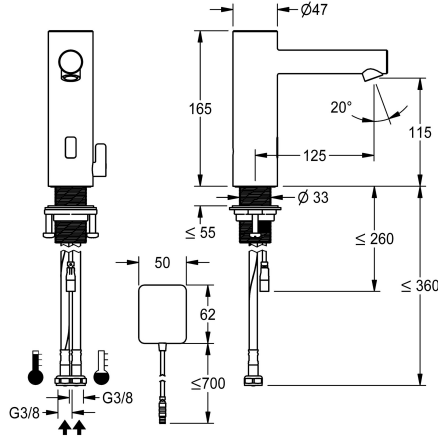

KWC ONO E

Automatic tap, touchless – Washbasin

Modell-Linie: ONO E | 12.576.022.700FL

Hanat | Elektroniset hanat

KWC-No.

360001584

stainless steel, A 125, flexible connection hoses, without drain fitting, surface-mounted power supply unit, with mixing

- * Automatic, non-contact, basin
- opto-electronic controlled
- * Made of stainless steel
- * With mixing
- adjustable, twist-proof temperature stop
- * EcoProtect - water-saving device
- * Control electronics
- 24-hour hygiene flushing adjustable
- Safety shutdown in case of continuous reflection
- Storage of statistical data
- * Fixed spout

- Neoperl® Perlator® SSR, swivelling jet regulator
- * Electrovalve
- * Flexible connection hoses 3/8"
- * QuickInstallation - Fastening via threaded connection M33 x 1.5 with locking screws
- * Mounting hole size ø35 mm
- * Scope of delivery:
 - Mains receiver 100-240 V AC - 6.75 V DC
 - * Order separately (optional or if required):
 - Possibility of parameterization via bidirectional remote control, or C-module (360001331) with an app

Tekniset tiedot

ATT-KWC-EL-STEUERUNG
Connection
Spout
ATT-KWC-STROMVERSORGUNG
ATT-KWC-FARBCODE
Installation_type
Faucet_typ
Measure_Height
Projection_A
IviCode

berührungslos
04
Kiinnitetty
Netz AP
stainless steel
Standmontage
06
165
A125
0