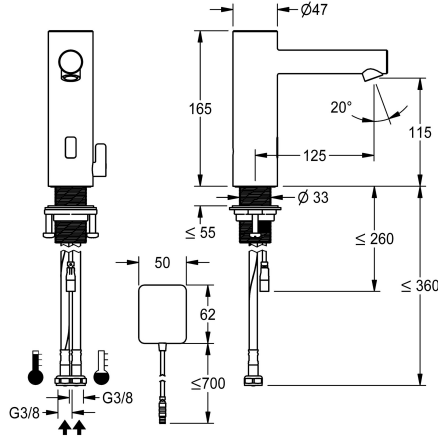

KWC ONO E

Automatic tap, touchless – Washbasin

Modell-Linie: ONO E | 12.576.022.700FL

Armatura umywalkowa | Armatura elektroniczna

KWC-No.

360001584

stainless steel, A 125, flexible connection hoses, without drain fitting, surface-mounted power supply unit, with mixing

- * Automatic, non-contact, basin
- opto-electronic controlled
- * Made of stainless steel
- * With mixing
- adjustable, twist-proof temperature stop
- * EcoProtect - water-saving device
- * Control electronics
- 24-hour hygiene flushing adjustable
- Safety shutdown in case of continuous reflection
- Storage of statistical data
- * Fixed spout

- Neoperl® Perlator® SSR, swivelling jet regulator
- * Electrovalve
- * Flexible connection hoses 3/8"
- * QuickInstallation - Fastening via threaded connection M33 x 1.5 with locking screws
- * Mounting hole size ø35 mm
- * Scope of delivery:
 - Mains receiver 100-240 V AC - 6.75 V DC
 - * Order separately (optional or if required):
 - Possibility of parameterization via bidirectional remote control, or C-module (360001331) with an app

Dimension Height

Projection_A

berührungslos

04

fest

Netz AP

stainless steel

Standmontage