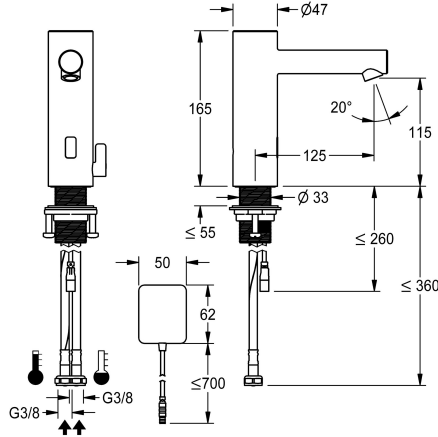

KWC ONO E

Automatic tap, touchless – Washbasin

Modell-Linie: ONO E | 12.576.022.700FL

Kranar | Elektronické armatury

KWC-No.

360001584

stainless steel, A 125, flexible connection hoses, without drain fitting, surface-mounted power supply unit, with mixing

- Neoperl® Perlator® SSR, swivelling jet regulator
- * Electrovalve
- * Flexible connection hoses 3/8"
- * QuickInstallation - Fastening via threaded connection M33 x 1.5 with locking screws
- * Mounting hole size ø35 mm
- * Scope of delivery:
 - Mains receiver 100-240 V AC - 6.75 V DC
 - * Order separately (optional or if required):
 - Possibility of parameterization via bidirectional remote control, or C-module (360001331) with an app

Technical Data

| |
|-------------------------|
| ATT-KWC-EL_STEUERUNG |
| Connection |
| ATT-KWC-AUSLAUF |
| ATT-KWC-STROMVERSORGUNG |
| ATT-KWC-FARBCODE |
| Installation_type |
| Faucet_typ |
| Measure_Height |
| Projection_A |

| |
|-----------------|
| berührungslos |
| 04 |
| fest |
| Netz AP |
| stainless steel |
| Standmontage |
| 06 |
| 165 |
| A125 |

Extratillbehör

KWC ONO E

Automatic tap, touchless – Washbasin

Modell-Linie: ONO E | 12.576.022.700FL