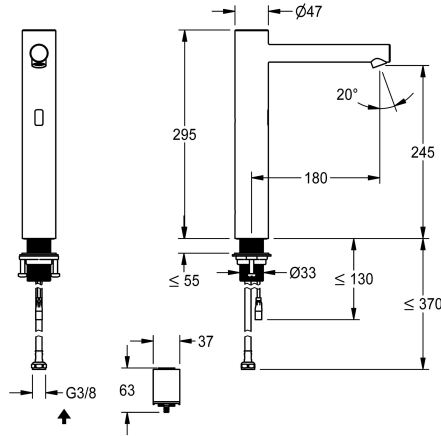

## KWC ONO E

Automatic tap, touchless – Washbasin

Modell-Linie: ONO E | 12.576.103.700FL

Umyvadlové armatury | Elektronické armatury

### KWC-No.

**3600001585**

stainless steel, A 180, flexible connection hose, without drain fitting, battery, without mixing

- \* Automatic, non-contact, basin
- opto-electronic controlled
- \* For top-mounted basins
- \* Made of stainless steel
- \* Without mixing
- for cold or mixed water supply
- \* EcoProtect - water-saving device
- \* Control electronics
- 24-hour hygiene flushing adjustable
- Safety shutdown in case of continuous reflection
- Storage of statistical data
- \* Fixed spout

- Neoperl® Perlator® SSR, swivelling jet regulator
- \* Electrovalve
- \* Flexible connection hose 3/8"
- \* QuickInstallation - Fastening via threaded connection M33 x 1.5 with locking screws
- \* Mounting hole size ø35 mm
- \* Scope of delivery:
  - Battery compartment including battery 6V Lithium CRP2 for mounting under the washbasin
- \* Order separately (optional or if required):
  - Possibility of parameterization via bidirectional remote control, or C-module (3600001331) with an app

### Technické údaje

ATT-KWC-EL-STEUERUNG
Connection
ATT-KWC-AUSLAUF
ATT-KWC-STROMVERSORGUNG
ATT-KWC-FARBCODE
Installation_type
Faucet_typ
Measure_Height
Projection_A

berührungslos
05
fixovaná
Batterie
stainless steel
für Waschschüssel
06
295
A180