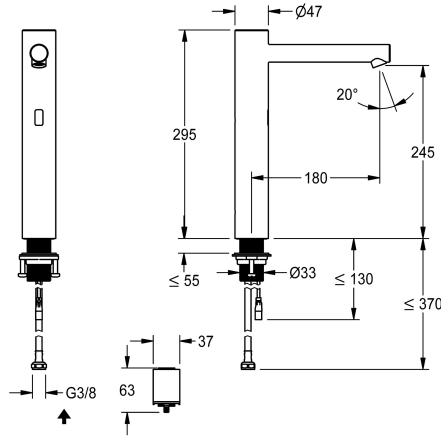

KWC ONO E

Automatic tap, touchless – Washbasin

Modell-Linie: ONO E | 12.576.103.700FL

Taps | Electronic taps

KWC-No.

360001585

stainless steel, A 180, flexible connection hose, without drain fitting, battery, without mixing

- * Automatic, non-contact, basin
- opto-electronic controlled
- * For top-mounted basins
- * Made of stainless steel
- * Without mixing
- for cold or mixed water supply
- * EcoProtect - water-saving device
- * Control electronics
- 24-hour hygiene flushing adjustable
- Safety shutdown in case of continuous reflection
- Storage of statistical data
- * Fixed spout

- Neoperl® Perlator® SSR, swivelling jet regulator
- * Electrovalve
- * Flexible connection hose 3/8"
- * QuickInstallation - Fastening via threaded connection M33 x 1.5 with locking screws
- * Mounting hole size ø35 mm
- * Scope of delivery:
 - Battery compartment including battery 6V Lithium CRP2 for mounting under the washbasin
- * Order separately (optional or if required):
 - Possibility of parameterization via bidirectional remote control, or C-module (3600001331) with an app

**2-button remote control for fittings F3
and F5**

2030036849
ACEX9004

C module

3600001331
ACEX9020
