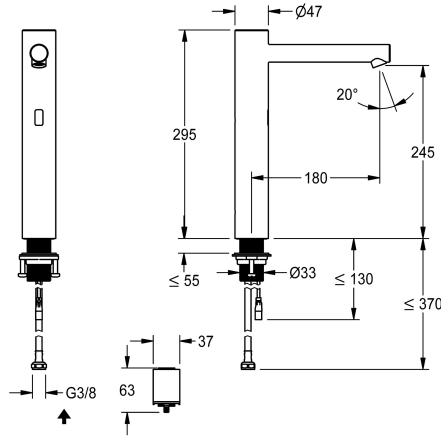

KWC ONO E

Automatic tap, touchless – Washbasin

Modell-Linie: ONO E | 12.576.103.700FL

Taps | Electronic taps

KWC-No.

360001585

stainless steel, A 180, flexible connection hose, without drain fitting, battery, without mixing

- * Automatic, non-contact, basin
- opto-electronic controlled
- * For top-mounted basins
- * Made of stainless steel
- * Without mixing
- for cold or mixed water supply
- * EcoProtect - water-saving device
- * Control electronics
- 24-hour hygiene flushing adjustable
- Safety shutdown in case of continuous reflection
- Storage of statistical data
- * Fixed spout

- Neoperl® Perlator® SSR, swivelling jet regulator
- * Electrovalve
- * Flexible connection hose 3/8"
- * QuickInstallation - Fastening via threaded connection M33 x 1.5 with locking screws
- * Mounting hole size ø35 mm
- * Scope of delivery:
 - Battery compartment including battery 6V Lithium CRP2 for mounting under the washbasin
- * Order separately (optional or if required):
 - Possibility of parameterization via bidirectional remote control, or C-module (3600001331) with an app

Technical Data

Electronical control
Connection
Spout
Power supply
Color code
Installation type
Faucet_typ
Dimension Height
Projection A

Automatic, non-contact
Pressure Balance1
fixed
battery
stainless steel
for top-mounted sinks
Electronic
295
A 180