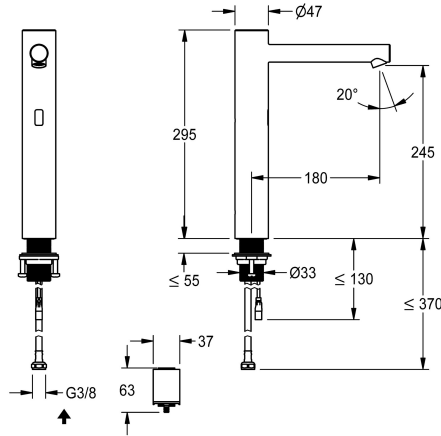

## KWC ONO E

Automatic tap, touchless – Washbasin

Modell-Linie: ONO E | 12.576.103.700FL

Taps | Electronic taps

### KWC-No.

**3600001585**

stainless steel, A 180, flexible connection hose, without drain fitting, battery, without mixing

- \* Automatic, non-contact, basin
- opto-electronic controlled
- \* For top-mounted basins
- \* Made of stainless steel
- \* Without mixing
- for cold or mixed water supply
- \* EcoProtect - water-saving device
- \* Control electronics
- 24-hour hygiene flushing adjustable
- Safety shutdown in case of continuous reflection
- Storage of statistical data
- \* Fixed spout

- Neoperl® Perlator® SSR, swivelling jet regulator
- \* Electrovalve
- \* Flexible connection hose 3/8"
- \* QuickInstallation - Fastening via threaded connection M33 x 1.5 with locking screws
- \* Mounting hole size ø35 mm
- \* Scope of delivery:
  - Battery compartment including battery 6V Lithium CRP2 for mounting under the washbasin
- \* Order separately (optional or if required):
  - Possibility of parameterization via bidirectional remote control, or C-module (3600001331) with an app

### Technical Data

Electronical control
Connection
Spout
Power supply
Color code
Installation type
Faucet_typ
Measure Height
Projection A

Automatic, non-contact
Shower head1
fixed
battery
stainless steel
for top-mounted sinks
Hand shower1
295
A 180