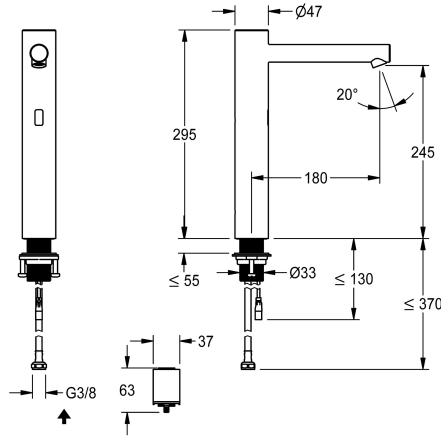

KWC ONO E

Automatic tap, touchless – Washbasin

Modell-Linie: ONO E | 12.576.103.700FL

Hanat | Elektroniset hanat

KWC-No.

3600001585

stainless steel, A 180, flexible connection hose, without drain fitting, battery, without mixing

- * Automatic, non-contact, basin
- opto-electronic controlled
- * For top-mounted basins
- * Made of stainless steel
- * Without mixing
- for cold or mixed water supply
- * EcoProtect - water-saving device
- * Control electronics
- 24-hour hygiene flushing adjustable
- Safety shutdown in case of continuous reflection
- Storage of statistical data
- * Fixed spout

- Neoperl® Perlator® SSR, swivelling jet regulator
- * Electrovalve
- * Flexible connection hose 3/8"
- * QuickInstallation - Fastening via threaded connection M33 x 1.5 with locking screws
- * Mounting hole size ø35 mm
- * Scope of delivery:
 - Battery compartment including battery 6V Lithium CRP2 for mounting under the washbasin
- * Order separately (optional or if required):
 - Possibility of parameterization via bidirectional remote control, or C-module (3600001331) with an app

Tekniset tiedot

ATT-KWC-EL-STEUERUNG
Connection
Spout
ATT-KWC-STROMVERSORGUNG
ATT-KWC-FARBCODE
Installation_type
Faucet_typ
Measure_Height
Projection_A
lviCode

berührungslos
05
Kiinnitetty
Batterie
stainless steel
für Waschschüssel
06
295
A180
0