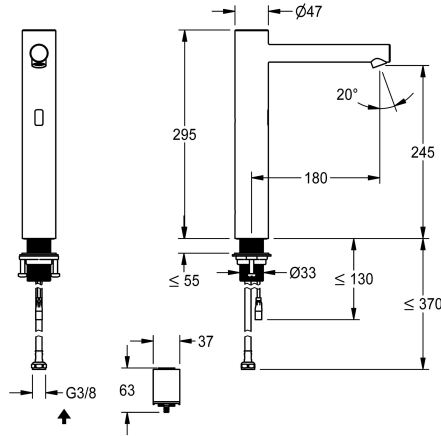

KWC ONO E

Automatic tap, touchless – Washbasin

Modell-Linie: ONO E | 12.576.103.700FL

Kranar | Elektronické armatury

KWC-No.

3600001585

stainless steel, A 180, flexible connection hose, without drain fitting, battery, without mixing

- * Automatic, non-contact, basin
- opto-electronic controlled
- * For top-mounted basins
- * Made of stainless steel
- * Without mixing
- for cold or mixed water supply
- * EcoProtect - water-saving device
- * Control electronics
- 24-hour hygiene flushing adjustable
- Safety shutdown in case of continuous reflection
- Storage of statistical data
- * Fixed spout

- Neoperl® Perlator® SSR, swivelling jet regulator
- * Electrovalve
- * Flexible connection hose 3/8"
- * QuickInstallation - Fastening via threaded connection M33 x 1.5 with locking screws
- * Mounting hole size ø35 mm
- * Scope of delivery:
 - Battery compartment including battery 6V Lithium CRP2 for mounting under the washbasin
- * Order separately (optional or if required):
 - Possibility of parameterization via bidirectional remote control, or C-module (3600001331) with an app

Technical Data

ATT-KWC-EL-STEUERUNG
Connection
ATT-KWC-AUSLAUF
ATT-KWC-STROMVERSORGUNG
ATT-KWC-FARBCODE
Installation_type
Faucet_typ
Measure_Height
Projection_A

berührungslos
05
fest
Batterie
stainless steel
für Waschschüssel
06
295
A180