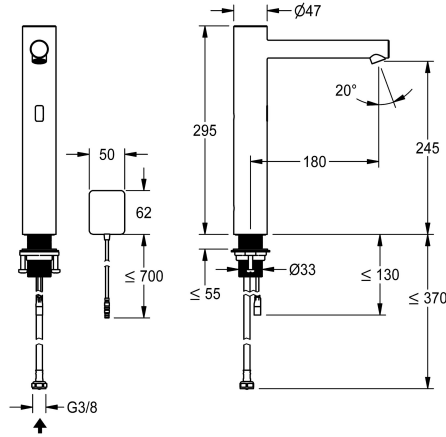

KWC ONO E

Automatic tap, touchless – Washbasin

Modell-Linie: ONO E | 12.576.123.700FL

Taps | Electronic taps

KWC-No.

360001586

stainless steel, A 180, flexible connection hose, without drain fitting, surface-mounted power supply unit, without mixing

- Neoperl® Perlator® SSR, swivelling jet regulator
- * Electrovalve
- * Flexible connection hose 3/8"
- * QuickInstallation - Fastening via threaded connection M33 x 1.5 with locking screws
- * Mounting hole size ø35 mm
- * Scope of delivery:
 - Mains receiver 100-240 V AC - 6.75 V DC
 - * Order separately (optional or if required):
 - Possibility of parameterization via bidirectional remote control, or C-module (360001331) with an app

Technical Data

Electronical_control
Connection
Spout
Power_supply
Color code
Installation_type
Faucet_typ
Dimension Height
Projection_A

Automatic, non-contact
Shower head1
fixed
mains receiver
stainless steel
for top-mounted sinks
Hand shower1
295
A 180

**2-button remote control for fittings F3
and F5**

2030036849
ACEX9004

C module

3600001331
ACEX9020
