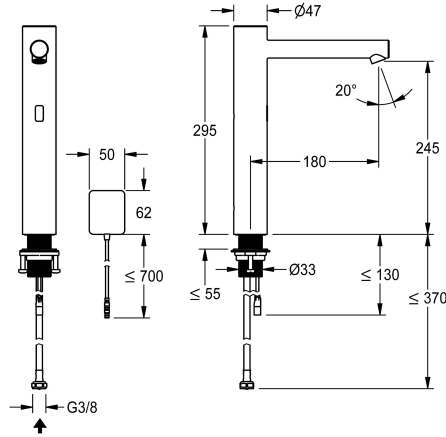

## KWC ONO E

Automatic tap, touchless – Washbasin

Modell-Linie: ONO E | 12.576.123.700FL

Hanot | Elektroniset hanot

### KWC-No.

**360001586**

stainless steel, A 180, flexible connection hose, without drain fitting, surface-mounted power supply unit, without mixing

- \* Automatic, non-contact, basin
- opto-electronic controlled
- \* For top-mounted basins
- \* Made of stainless steel
- \* Without mixing
- for cold or mixed water supply
- \* EcoProtect - water-saving device
- \* Control electronics
- 24-hour hygiene flushing adjustable
- Safety shutdown in case of continuous reflection
- Storage of statistical data
- \* Fixed spout

- Neoperl® Perlator® SSR, swivelling jet regulator
- \* Electrovalve
- \* Flexible connection hose 3/8"
- \* QuickInstallation - Fastening via threaded connection M33 x 1.5 with locking screws
- \* Mounting hole size ø35 mm
- \* Scope of delivery:
  - Mains receiver 100-240 V AC - 6.75 V DC
  - \* Order separately (optional or if required):
  - Possibility of parameterization via bidirectional remote control, or C-module (360001331) with an app

### Tekniset tiedot

ATT-KWC-EL-STEUERUNG
Connection
Spout
ATT-KWC-STROMVERSORGUNG
ATT-KWC-FARBCODE
Installation_type
Faucet_typ
Measure_Height
Projection_A
lviCode

berührungslos
05
Kiinnitetty
Netz AP
stainless steel
für Waschschüssel
06
295
A180
0