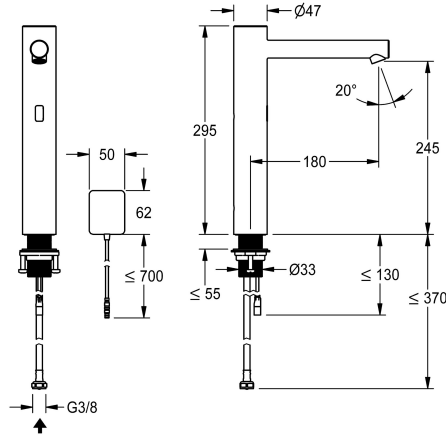

KWC ONO E

Automatic tap, touchless – Washbasin

Modell-Linie: ONO E | 12.576.123.700FL

Armatura umywalkowa | Armatura elektroniczna

KWC-No.

360001586

stainless steel, A 180, flexible connection hose, without drain fitting, surface-mounted power supply unit, without mixing

- * Automatic, non-contact, basin
- opto-electronic controlled
- * For top-mounted basins
- * Made of stainless steel
- * Without mixing
- for cold or mixed water supply
- * EcoProtect - water-saving device
- * Control electronics
- 24-hour hygiene flushing adjustable
- Safety shutdown in case of continuous reflection
- Storage of statistical data
- * Fixed spout

- Neoperl® Perlator® SSR, swivelling jet regulator
- * Electrovalve
- * Flexible connection hose 3/8"
- * QuickInstallation - Fastening via threaded connection M33 x 1.5 with locking screws
- * Mounting hole size ø35 mm
- * Scope of delivery:
 - Mains receiver 100-240 V AC - 6.75 V DC
 - * Order separately (optional or if required):
 - Possibility of parameterization via bidirectional remote control, or C-module (360001331) with an app

Dane techniczne

ATT-KWC-EL_STEUERUNG
Connection
ATT-KWC-AUSLAUF
ATT-KWC-STROMVERSORGUNG
ATT-KWC-FARBCODE
Installation_type
Faucet_typ
Dimension Height
Projection_A

berührungslos
05
fest
Netz AP
stainless steel
für Waschschiessel
06
295
A180