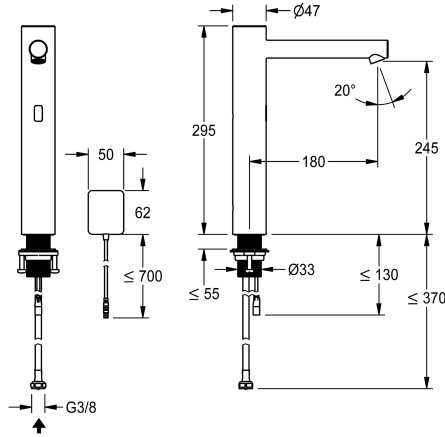

## KWC ONO E

Automatic tap, touchless – Washbasin

Modell-Linie: ONO E | 12.576.123.700FL

Kranar | Elektronické armatury

### KWC-No.

**360001586**

stainless steel, A 180, flexible connection hose, without drain fitting, surface-mounted power supply unit, without mixing

NEW

- \* Automatic, non-contact, basin
- opto-electronic controlled
- \* For top-mounted basins
- \* Made of stainless steel
- \* Without mixing
- for cold or mixed water supply
- \* EcoProtect - water-saving device
- \* Control electronics
- 24-hour hygiene flushing adjustable
- Safety shutdown in case of continuous reflection
- Storage of statistical data
- \* Fixed spout

- Neoperl® Perlator® SSR, swivelling jet regulator
- \* Electrovalve
- \* Flexible connection hose 3/8"
- \* QuickInstallation - Fastening via threaded connection M33 x 1.5 with locking screws
- \* Mounting hole size ø35 mm
- \* Scope of delivery:
  - Mains receiver 100-240 V AC - 6.75 V DC
  - \* Order separately (optional or if required):
  - Possibility of parameterization via bidirectional remote control, or C-module (360001331) with an app

### Technical Data

ATT-KWC-EL_STEUERUNG
Connection
ATT-KWC-AUSLAUF
ATT-KWC-STROMVERSORGUNG
ATT-KWC-FARBCODE
Installation_type
Faucet_typ
Measure_Height
Projection_A

berührungslos
05
fest
Netz AP
stainless steel
für Waschschiessel
06
295
A180