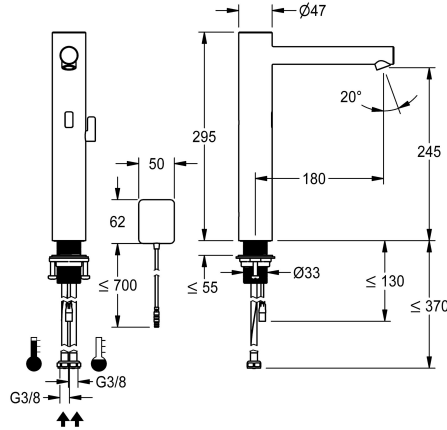

KWC ONO E

Automatic tap, touchless – Washbasin

Modell-Linie: ONO E | 12.576.013.700FL

Taps | Electronic taps

KWC-No.

3600001587

stainless steel, A 180, flexible connection hoses, without drain fitting, battery, with mixing

- * Automatic, non-contact, basin
- opto-electronic controlled
- * For top-mounted basins
- * Made of stainless steel
- * With mixing
- adjustable, twist-proof temperature stop
- * EcoProtect - water-saving device
- * Control electronics
- 24-hour hygiene flushing adjustable
- Safety shutdown in case of continuous reflection
- Storage of statistical data
- * Fixed spout

- Neoperl® Perlator® SSR, swivelling jet regulator
- * Electrovalve
- * Flexible connection hoses 3/8"
- * QuickInstallation - Fastening via threaded connection M33 x 1.5 with locking screws
- * Mounting hole size ø35 mm
- * Scope of delivery:
 - Battery compartment including battery 6V Lithium CRP2 for mounting under the washbasin
- * Order separately (optional or if required):
 - Possibility of parameterization via bidirectional remote control, or C-module (3600001331) with an app

**2-button remote control for fittings F3
and F5**

2030036849
ACEX9004

C module

3600001331
ACEX9020
