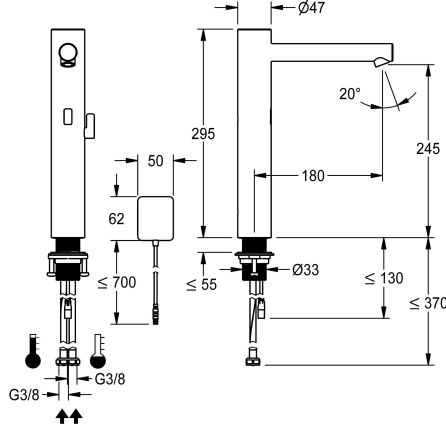

KWC ONO E

Automatic tap, touchless – Washbasin

Modell-Linie: ONO E | 12.576.013.700FL

Taps | Electronic taps

KWC-No.

3600001587

stainless steel, A 180, flexible connection hoses, without drain fitting, battery, with mixing

- * Automatic, non-contact, basin
- opto-electronic controlled
- * For top-mounted basins
- * Made of stainless steel
- * With mixing
- adjustable, twist-proof temperature stop
- * EcoProtect - water-saving device
- * Control electronics
- 24-hour hygiene flushing adjustable
- Safety shutdown in case of continuous reflection
- Storage of statistical data
- * Fixed spout

- Neoperl® Perlator® SSR, swivelling jet regulator
- * Electrovalve
- * Flexible connection hoses 3/8"
- * QuickInstallation - Fastening via threaded connection M33 x 1.5 with locking screws
- * Mounting hole size ø35 mm
- * Scope of delivery:
 - Battery compartment including battery 6V Lithium CRP2 for mounting under the washbasin
 - * Order separately (optional or if required):
 - Possibility of parameterization via bidirectional remote control, or C-module (3600001331) with an app

Technical Data

Electronical control
Connection
Spout
Power supply
Color code
Installation type
Faucet_typ
Dimension Height
Projection A

Automatic, non-contact
Shower1
fixed
battery
stainless steel
for top-mounted sinks
Hand shower1
295
A 180