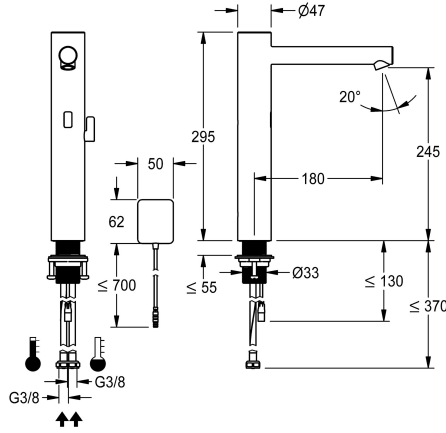

KWC ONO E

Automatic tap, touchless – Washbasin

Modell-Linie: ONO E | 12.576.013.700FL

Taps | Electronic taps

KWC-No.

3600001587

stainless steel, A 180, flexible connection hoses, without drain fitting, battery, with mixing

- * Automatic, non-contact, basin
- opto-electronic controlled
- * For top-mounted basins
- * Made of stainless steel
- * With mixing
- adjustable, twist-proof temperature stop
- * EcoProtect - water-saving device
- * Control electronics
- 24-hour hygiene flushing adjustable
- Safety shutdown in case of continuous reflection
- Storage of statistical data
- * Fixed spout

- Neoperl® Perlator® SSR, swivelling jet regulator
- * Electrovalve
- * Flexible connection hoses 3/8"
- * QuickInstallation - Fastening via threaded connection M33 x 1.5 with locking screws
- * Mounting hole size ø35 mm
- * Scope of delivery:
 - Battery compartment including battery 6V Lithium CRP2 for mounting under the washbasin
- * Order separately (optional or if required):
 - Possibility of parameterization via bidirectional remote control, or C-module (3600001331) with an app

Technical Data

Electronical control
Connection
Spout
Power supply
Color code
Installation type
Faucet_typ
Measure Height
Projection A

Automatic, non-contact
Shower1
fixed
battery
stainless steel
for top-mounted sinks
Hand shower1
295
A 180