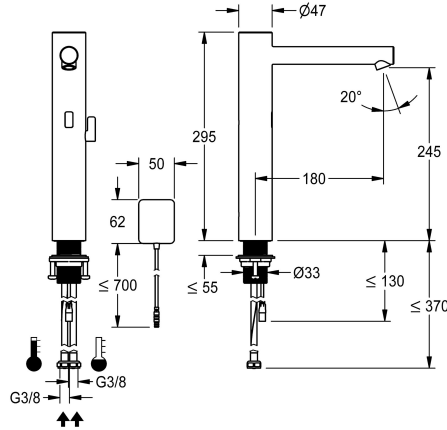

## KWC ONO E

Automatic tap, touchless – Washbasin

Modell-Linie: ONO E | 12.576.013.700FL

Hanot | Elektroniset hanot

### KWC-No.

**3600001587**

stainless steel, A 180, flexible connection hoses, without drain fitting, battery, with mixing

NEW

- \* Automatic, non-contact, basin
- opto-electronic controlled
- \* For top-mounted basins
- \* Made of stainless steel
- \* With mixing
- adjustable, twist-proof temperature stop
- \* EcoProtect - water-saving device
- \* Control electronics
- 24-hour hygiene flushing adjustable
- Safety shutdown in case of continuous reflection
- Storage of statistical data
- \* Fixed spout

- Neoperl® Perlator® SSR, swivelling jet regulator
- \* Electrovalve
- \* Flexible connection hoses 3/8"
- \* QuickInstallation - Fastening via threaded connection M33 x 1.5 with locking screws
- \* Mounting hole size ø35 mm
- \* Scope of delivery:
  - Battery compartment including battery 6V Lithium CRP2 for mounting under the washbasin
- \* Order separately (optional or if required):
  - Possibility of parameterization via bidirectional remote control, or C-module (3600001331) with an app

### Tekniset tiedot

ATT-KWC-EL-STEUERUNG
Connection
Spout
ATT-KWC-STROMVERSORGUNG
ATT-KWC-FARBCODE
Installation_type
Faucet_typ
Measure_Height
Projection_A
lviCode

berührungslos
04
Kiinnitetty
Batterie
stainless steel
für Waschschüssel
06
295
A180
0