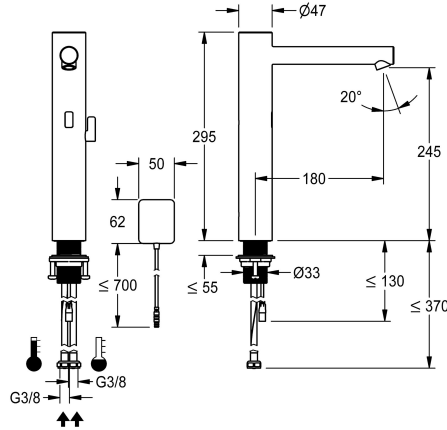

KWC ONO E

Automatic tap, touchless – Washbasin

Modell-Linie: ONO E | 12.576.023.700FL

Umyvadlové armatury | Elektronické armatury

KWC-No.

360001588

stainless steel, A 180, flexible connection hoses, without drain fitting, surface-mounted power supply unit, with mixing

NEW

- * Automatic, non-contact, basin
- opto-electronic controlled
- * For top-mounted basins
- * Made of stainless steel
- * With mixing
- adjustable, twist-proof temperature stop
- * EcoProtect - water-saving device
- * Control electronics
- 24-hour hygiene flushing adjustable
- Safety shutdown in case of continuous reflection
- Storage of statistical data
- * Fixed spout

- Neoperl® Perlator® SSR, swivelling jet regulator
- * Electrovalve
- * Flexible connection hoses 3/8"
- * QuickInstallation - Fastening via threaded connection M33 x 1.5 with locking screws
- * Mounting hole size ø35 mm
- * Scope of delivery:
 - Mains receiver 100-240 V AC - 6.75 V DC
 - * Order separately (optional or if required):
 - Possibility of parameterization via bidirectional remote control, or C-module with an app

Technické údaje

ATT-KWC-EL_STEUERUNG
Connection
ATT-KWC-AUSLAUF
ATT-KWC-STROMVERSORGUNG
ATT-KWC-FARBCODE
Installation_type
Faucet_typ
Measure_Height
Projection_A

berührungslos
04
fixovaná
Netz AP
stainless steel
für Waschschüssel
Elektronik
295
A180