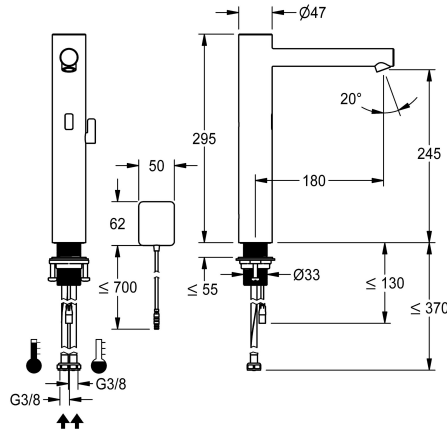

### KWC-No.

**360001588**

stainless steel, A 180, flexible connection hoses, without drain fitting, surface-mounted power supply unit, with mixing

**NEW**

- \* Automatic, non-contact, basin
- opto-electronic controlled
- \* For top-mounted basins
- \* Made of stainless steel
- \* With mixing
- adjustable, twist-proof temperature stop
- \* EcoProtect - water-saving device
- \* Control electronics
- 24-hour hygiene flushing adjustable
- Safety shutdown in case of continuous reflection
- Storage of statistical data
- \* Fixed spout

- Neoperl® Perlator® SSR, swivelling jet regulator
- \* Electrovalve
- \* Flexible connection hoses 3/8"
- \* QuickInstallation - Fastening via threaded connection M33 x 1.5 with locking screws
- \* Mounting hole size ø35 mm
- \* Scope of delivery:
  - Mains receiver 100-240 V AC - 6.75 V DC
  - \* Order separately (optional or if required):
  - Possibility of parameterization via bidirectional remote control, or C-module with an app

### Technical Data

Electronical_control
Connection
Spout
Power_supply
Color code
Installation_type
Faucet_typ
Dimension Height
Projection_A

Automatic, non-contact
Spare parts 1
fixed
mains receiver
stainless steel
for top-mounted sinks
Electronic
295
A 180

**2-button remote control for fittings F3  
and F5**

**2030036849**  
ACEX9004

**C module**

**3600001331**  
ACEX9020