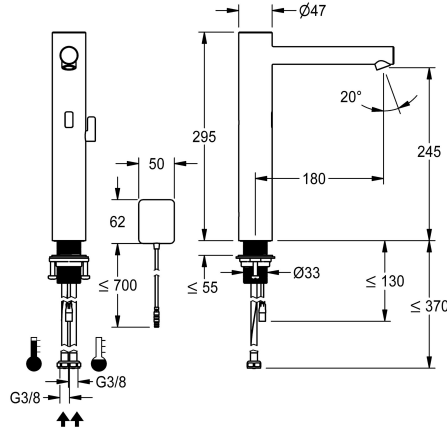

KWC ONO E

Automatic tap, touchless – Washbasin

Modell-Linie: ONO E | 12.576.023.700FL

Taps | Electronic taps

KWC-No.

360001588

stainless steel, A 180, flexible connection hoses, without drain fitting, surface-mounted power supply unit, with mixing

NEW

- * Automatic, non-contact, basin
- opto-electronic controlled
- * For top-mounted basins
- * Made of stainless steel
- * With mixing
- adjustable, twist-proof temperature stop
- * EcoProtect - water-saving device
- * Control electronics
- 24-hour hygiene flushing adjustable
- Safety shutdown in case of continuous reflection
- Storage of statistical data
- * Fixed spout

- Neoperl® Perlator® SSR, swivelling jet regulator
- * Electrovalve
- * Flexible connection hoses 3/8"
- * QuickInstallation - Fastening via threaded connection M33 x 1.5 with locking screws
- * Mounting hole size ø35 mm
- * Scope of delivery:
 - Mains receiver 100-240 V AC - 6.75 V DC
 - * Order separately (optional or if required):
 - Possibility of parameterization via bidirectional remote control, or C-module with an app

Technical Data

Electronical control
Connection
Spout
Power supply
Color code
Installation type
Faucet_typ
Dimension Height
Projection A

Automatic, non-contact
Spare parts 1
fixed
mains receiver
stainless steel
for top-mounted sinks
Electronic
295
A 180