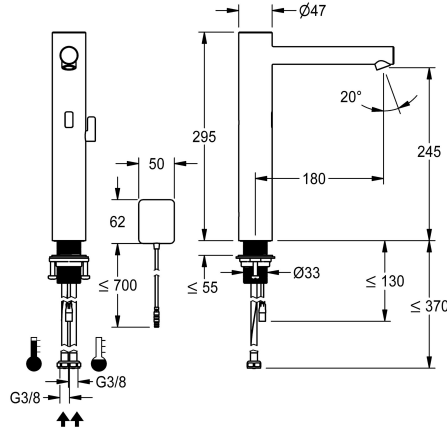

KWC ONO E

Automatic tap, touchless – Washbasin

Modell-Linie: ONO E | 12.576.023.700FL

Taps | Electronic taps

KWC-No.

360001588

stainless steel, A 180, flexible connection hoses, without drain fitting, surface-mounted power supply unit, with mixing

NEW

- * Automatic, non-contact, basin
- opto-electronic controlled
- * For top-mounted basins
- * Made of stainless steel
- * With mixing
- adjustable, twist-proof temperature stop
- * EcoProtect - water-saving device
- * Control electronics
- 24-hour hygiene flushing adjustable
- Safety shutdown in case of continuous reflection
- Storage of statistical data
- * Fixed spout

- Neoperl® Perlator® SSR, swivelling jet regulator
- * Electrovalve
- * Flexible connection hoses 3/8"
- * QuickInstallation - Fastening via threaded connection M33 x 1.5 with locking screws
- * Mounting hole size ø35 mm
- * Scope of delivery:
 - Mains receiver 100-240 V AC - 6.75 V DC
 - * Order separately (optional or if required):
 - Possibility of parameterization via bidirectional remote control, or C-module with an app

Technical Data

Electronical control
Connection
Spout
Power supply
Color code
Installation type
Faucet_typ
Measure Height
Projection A

Automatic, non-contact
Shower1
fixed
mains receiver
stainless steel
for top-mounted sinks
Hand shower1
295
A 180