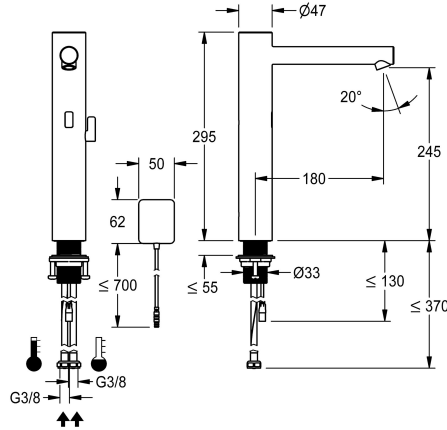

KWC ONO E

Automatic tap, touchless – Washbasin

Modell-Linie: ONO E | 12.576.023.700FL

Hanot | Elektroniset hanot

KWC-No.

360001588

stainless steel, A 180, flexible connection hoses, without drain fitting, surface-mounted power supply unit, with mixing

NEW

- * Automatic, non-contact, basin
- opto-electronic controlled
- * For top-mounted basins
- * Made of stainless steel
- * With mixing
- adjustable, twist-proof temperature stop
- * EcoProtect - water-saving device
- * Control electronics
- 24-hour hygiene flushing adjustable
- Safety shutdown in case of continuous reflection
- Storage of statistical data
- * Fixed spout

- Neoperl® Perlator® SSR, swivelling jet regulator
- * Electrovalve
- * Flexible connection hoses 3/8"
- * QuickInstallation - Fastening via threaded connection M33 x 1.5 with locking screws
- * Mounting hole size ø35 mm
- * Scope of delivery:
 - Mains receiver 100-240 V AC - 6.75 V DC
- * Order separately (optional or if required):
 - Possibility of parameterization via bidirectional remote control, or C-module with an app

Tekniset tiedot

ATT-KWC-EL-STEUERUNG
Connection
Spout
ATT-KWC-STROMVERSORGUNG
ATT-KWC-FARBCODE
Installation_type
Faucet_typ
Measure_Height
Projection_A
lviCode

berührungslos
04
Kiinnitetty
Netz AP
stainless steel
für Waschschüssel
Elektronik
295
A180
0