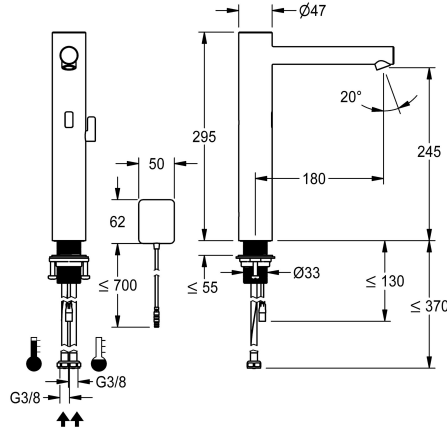

KWC ONO E

Automatic tap, touchless – Washbasin

Modell-Linie: ONO E | 12.576.023.700FL

Armatura umywalkowa | Armatura elektroniczna

KWC-No.

360001588

stainless steel, A 180, flexible connection hoses, without drain fitting, surface-mounted power supply unit, with mixing

NEW

- * Automatic, non-contact, basin
- opto-electronic controlled
- * For top-mounted basins
- * Made of stainless steel
- * With mixing
- adjustable, twist-proof temperature stop
- * EcoProtect - water-saving device
- * Control electronics
- 24-hour hygiene flushing adjustable
- Safety shutdown in case of continuous reflection
- Storage of statistical data
- * Fixed spout

- Neoperl® Perlator® SSR, swivelling jet regulator
- * Electrovalve
- * Flexible connection hoses 3/8"
- * QuickInstallation - Fastening via threaded connection M33 x 1.5 with locking screws
- * Mounting hole size ø35 mm
- * Scope of delivery:
 - Mains receiver 100-240 V AC - 6.75 V DC
 - * Order separately (optional or if required):
 - Possibility of parameterization via bidirectional remote control, or C-module with an app

Dane techniczne

ATT-KWC-EL_STEUERUNG
Connection
ATT-KWC-AUSLAUF
ATT-KWC-STROMVERSORGUNG
ATT-KWC-FARBCODE
Installation_type
Faucet_typ
Dimension Height
Projection_A

berührungslos
04
fest
Netz AP
stainless steel
für Waschschüssel
Elektronik
295
A180