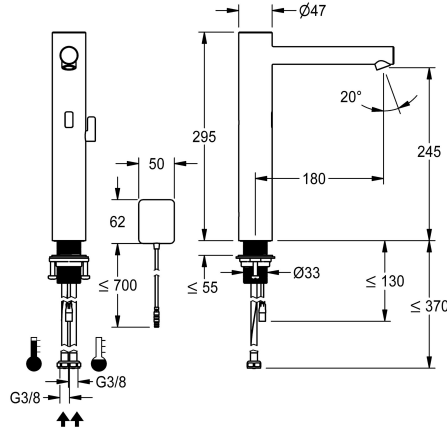

KWC ONO E

Automatic tap, touchless – Washbasin

Modell-Linie: ONO E | 12.576.023.700FL

Kranar | Elektronické armatury

KWC-No.

360001588

stainless steel, A 180, flexible connection hoses, without drain fitting, surface-mounted power supply unit, with mixing

- * Automatic, non-contact, basin
- opto-electronic controlled
- * For top-mounted basins
- * Made of stainless steel
- * With mixing
- adjustable, twist-proof temperature stop
- * EcoProtect - water-saving device
- * Control electronics
- 24-hour hygiene flushing adjustable
- Safety shutdown in case of continuous reflection
- Storage of statistical data
- * Fixed spout

- Neoperl® Perlator® SSR, swivelling jet regulator
- * Electrovalve
- * Flexible connection hoses 3/8"
- * QuickInstallation - Fastening via threaded connection M33 x 1.5 with locking screws
- * Mounting hole size ø35 mm
- * Scope of delivery:
 - Mains receiver 100-240 V AC - 6.75 V DC
 - * Order separately (optional or if required):
 - Possibility of parameterization via bidirectional remote control, or C-module with an app

Technical Data

ATT-KWC-EL_STEUERUNG
Connection
ATT-KWC-AUSLAUF
ATT-KWC-STROMVERSORGUNG
ATT-KWC-FARBCODE
Installation_type
Faucet_typ
Measure_Height
Projection_A

berührungslos
04
fest
Netz AP
stainless steel
für Waschschüssel
06
295
A180