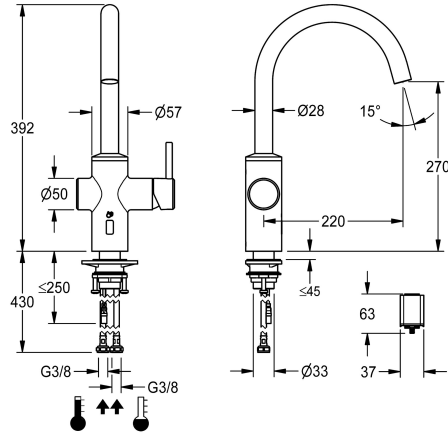

KWC BISTRO E

Lever mixer – Automatic tap, low-touch – Kitchen

Modell-Linie: BISTRO E | 10.581.102.700FL

Taps | Electronic taps

KWC-No.

360001625

stainless steel, A 220, flexible connection hoses, battery

- * Hybrid tap, low-touch, kitchen
- * Made of stainless steel
- * Swivel spout fixe, extensible to 50°, 120° and or 360°
- Neoperl® Caché® laminar
- * OptimalSpace - ample space for washing or working
- * Cartridge
- with ceramic discs
- flow rate and temperature continuously variable
- * Opto-electronic sensor
- time-controlled water runtime

- pre-set water temperature
- * Electrovalve
- * Flexible connection hoses 3/8"
- * QuickInstallation - Fastening via threaded connection with locking screws
- * Mounting hole size Ø35 mm
- * Scope of delivery:
- Battery compartment including 6 V lithium CRP2 battery for installation under the sink

NEW

Technical Data

Electronical_control
Connection
Spout
Power_supply
Handling
Color code
Installation_type
Faucet_typ
Design
Dimension Height
Projection_A
Dimension Water outlet
material

Automatic, low-contact
Flexible connection hoses
swivel
battery
side lever
stainless steel
Pillar installation
Electronic
J-Spout
392
A 220
270
stainless steel

2030036654
ACEX9005

**2-button remote control for fittings F3
and F5**

2030036849
ACEX9004

C module

3600001331
ACEX9020