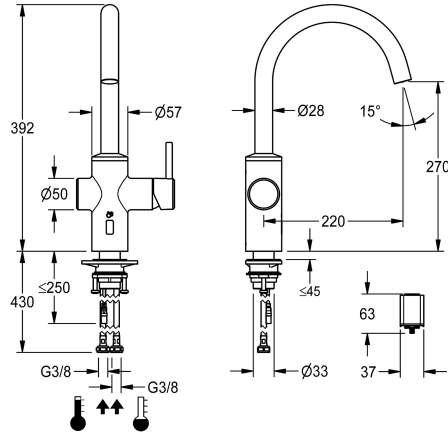

KWC BISTRO E

Lever mixer – Automatic tap, low-touch – Kitchen

Modell-Linie: BISTRO E | 10.581.102.700FL

Taps | Electronic taps

KWC-No.

360001625

stainless steel, A 220, flexible connection hoses, battery

- * Hybrid tap, low-touch, kitchen
- * Made of stainless steel
- * Swivel spout fixe, extensible to 50°, 120° and or 360°
- Neoperl® Caché® laminar
- * OptimalSpace - ample space for washing or working
- * Cartridge
- with ceramic discs
- flow rate and temperature continuously variable
- * Opto-electronic sensor
- time-controlled water runtime

- pre-set water temperature
- * Electrovalve
- * Flexible connection hoses 3/8"
- * QuickInstallation - Fastening via threaded connection with locking screws
- * Mounting hole size Ø35 mm
- * Scope of delivery:
- Battery compartment including 6 V lithium CRP2 battery for installation under the sink

NEW

Technical Data

Electronical control
Connection
Spout
Power supply
Handling
Color code
Installation type
Faucet_typ
Design
Dimension Height
Projection A
Dimension Water outlet
material

Automatic, low-contact
Flexible connection hoses
swivel
battery
side lever
stainless steel
Pillar installation
Electronic
J-Spout
392
A 220
270
stainless steel

2030036654
ACEX9005

**2-button remote control for fittings F3
and F5**

2030036849
ACEX9004
